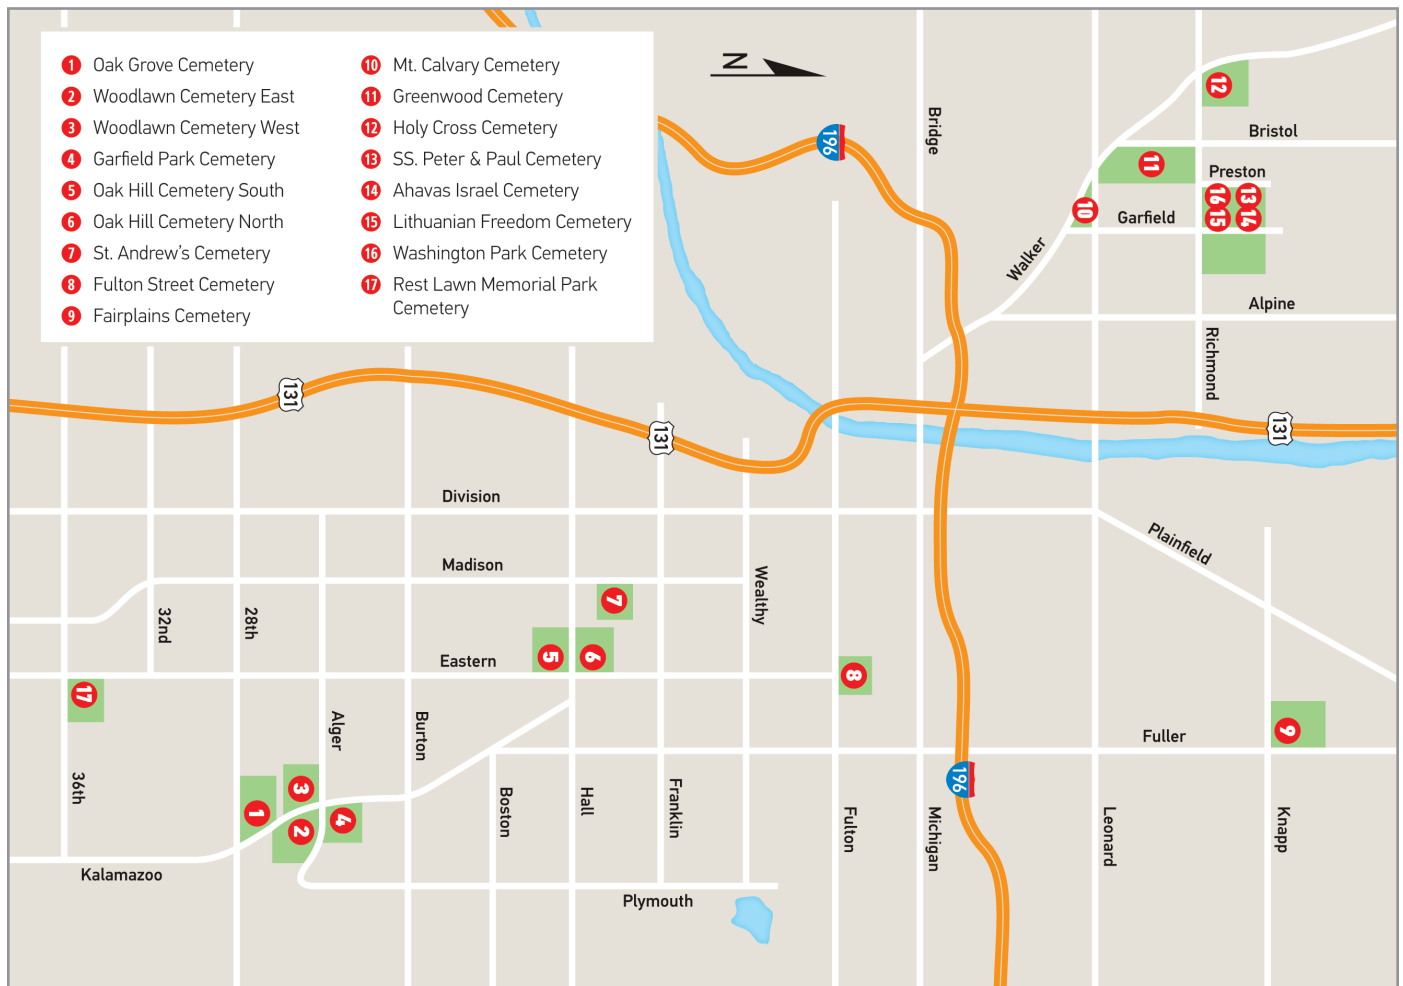

# Map of Cemeteries

in *The Art of Memory*

PAINTED TURTLE

Named for Michigan's state reptile, Painted Turtle is a regional general-interest trade imprint from Wayne State University Press.